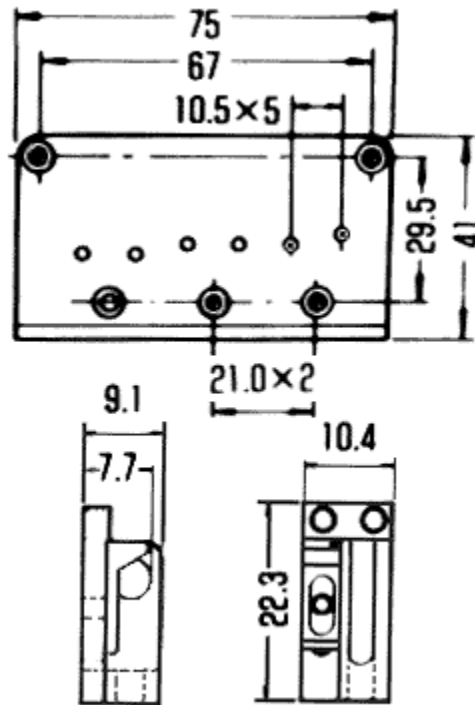

Gotoh 12-String Flat Mount Bridge Diagram

This is a very cool hard tail 12 string bridge, offering individual string height and intonation adjustment. Six of the strings stop in the bridge while the other six stop in the back side of the guitar body. This bridge has a string spread of 2-11/64" (55mm) between the outer most strings.

Dimensions in Millimeters