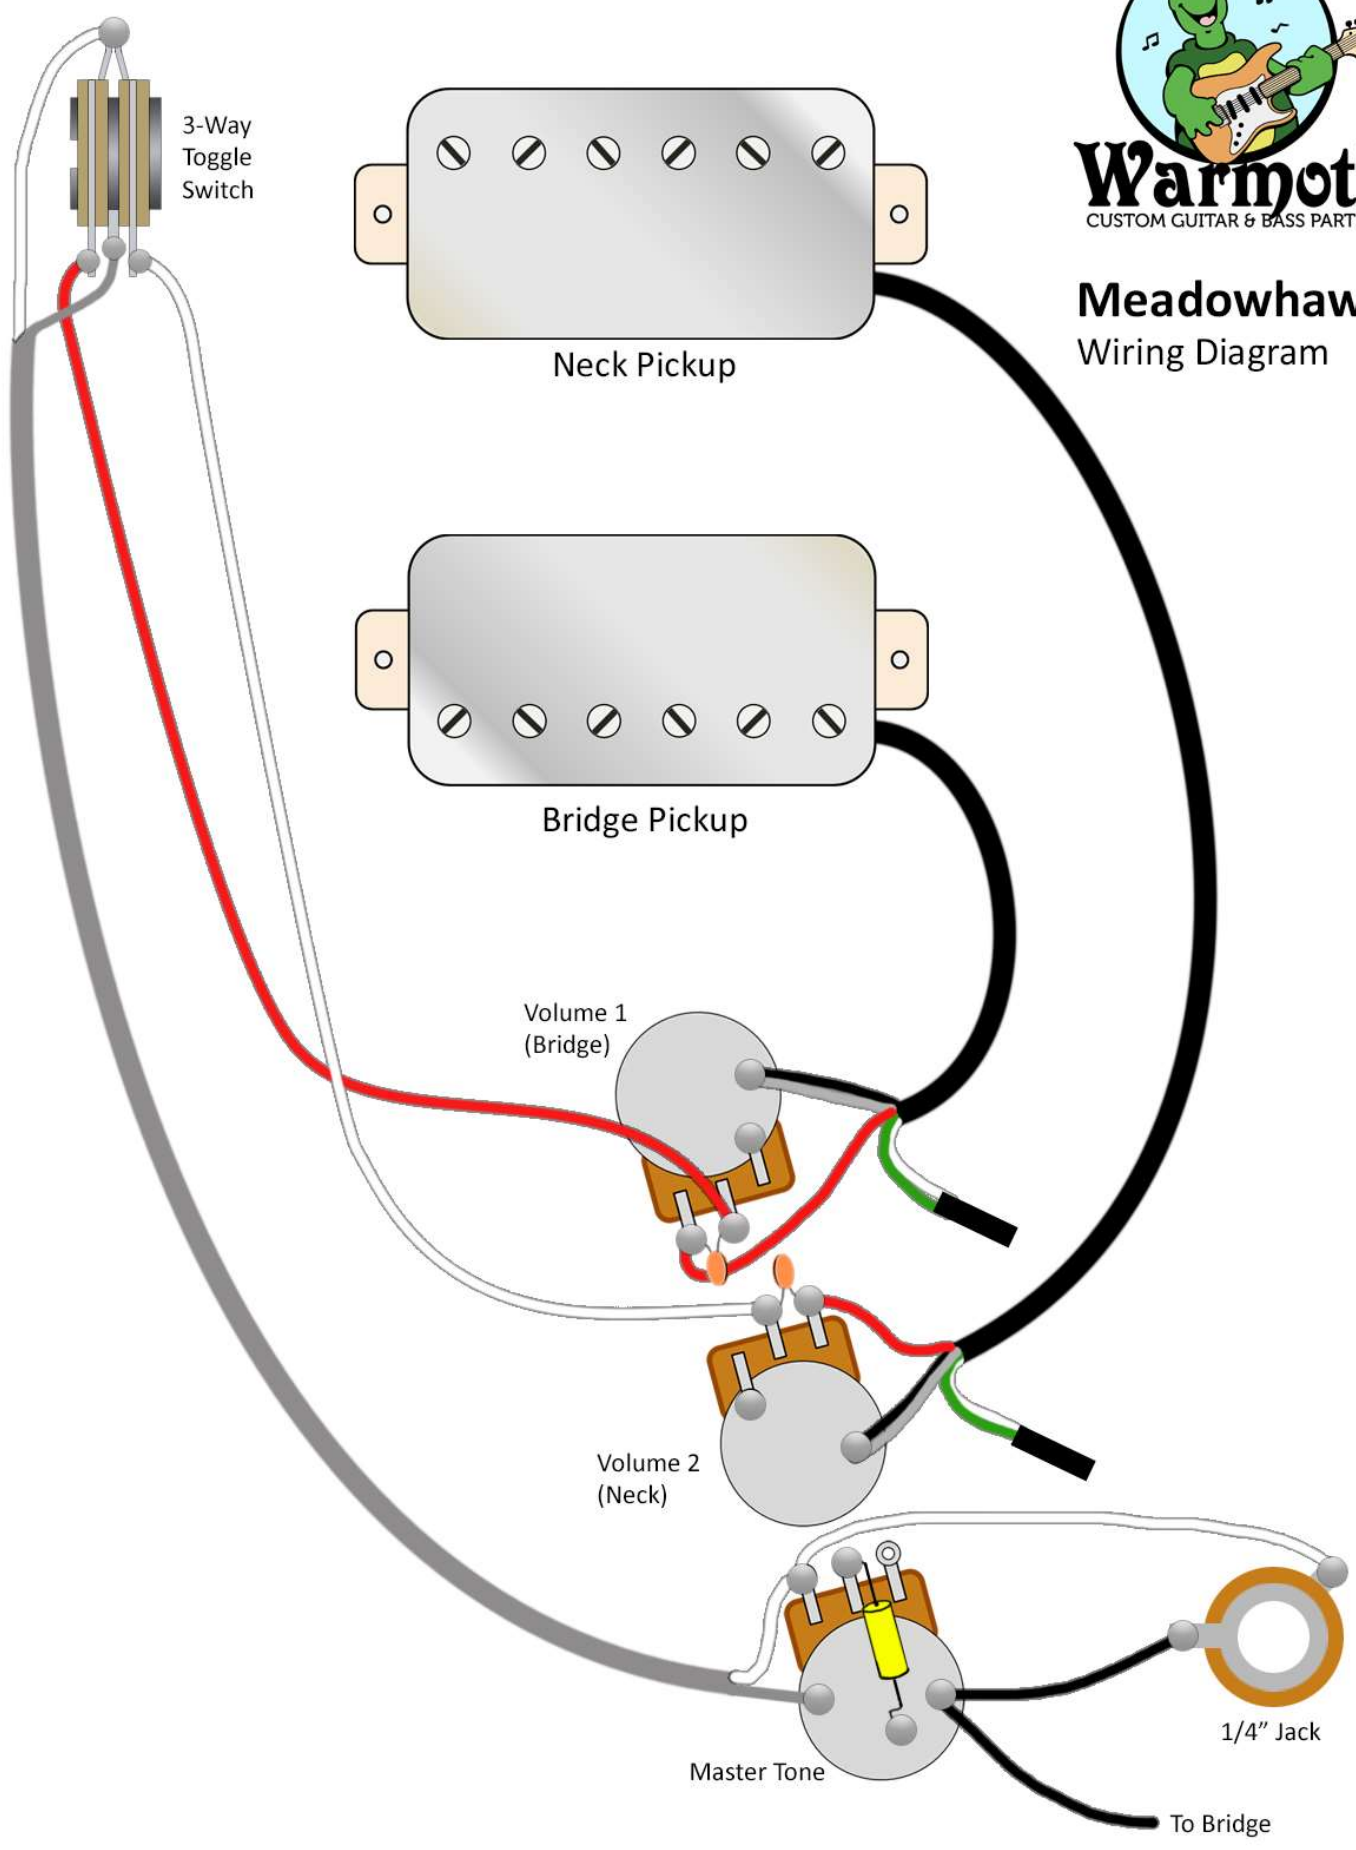

Warmoth
CUSTOM GUITAR & BASS PARTS

Meadowhawk Wiring Diagram

3-Way
Toggle
Switch

Neck Pickup

Bridge Pickup

Volume 1
(Bridge)

Volume 2
(Neck)

Master Tone

1/4" Jack

To Bridge