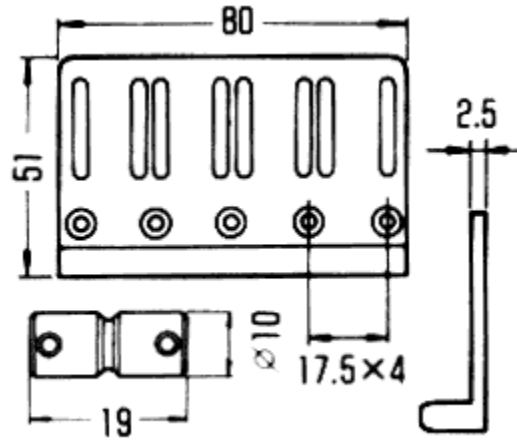

# Gotoh 201 - 4 String Bass Bridge

This is a top quality cast bridge with standard 3/4" (19mm string pitch). It features stock Fender mounting holes and is adjustable for string height and intonation.

**Dimensions in Millimeters**