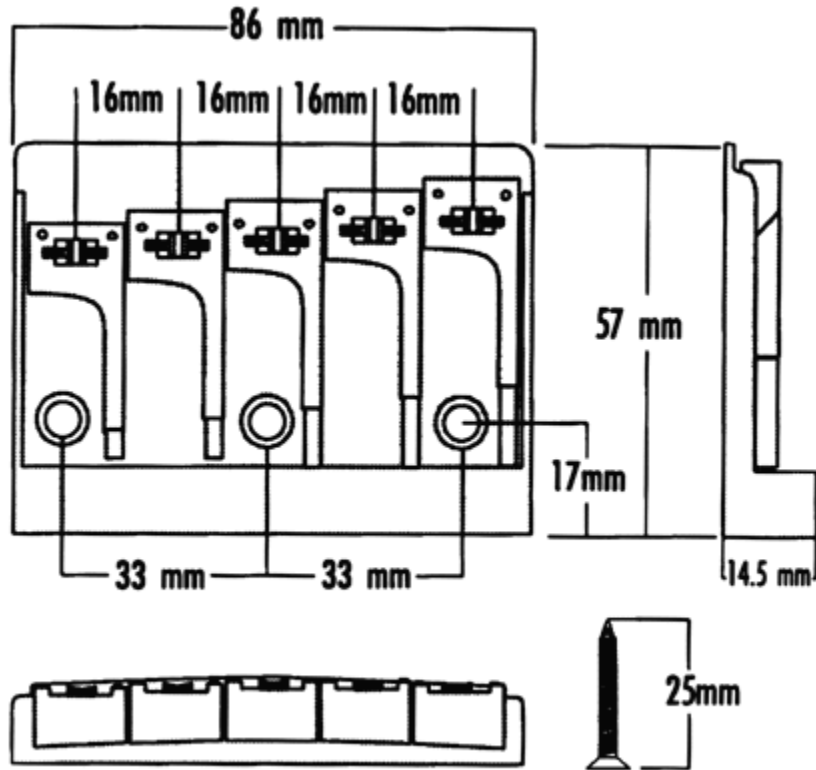

Schaller 496 - 5 String Bass Bridge Diagram

This bridge functions nicely with the Deluxe 5 Basses. It is fully adjustable for string height, length and side to side spacing. Total width is adjustable from 2-1/2" to 2-11/16" (63.5mm to 68.26mm). (15.8mm-17mm string pitch).

Dimensions in Millimeters