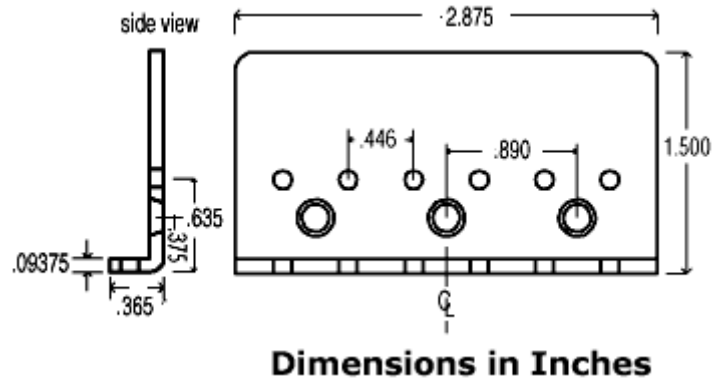

Vintage Style Strat® Flat Mount Bridge Diagram

This bridge is manufactured to the vintage standard Strat® hard tail dimensions. This bridge has a string spread of 2-1/4" (57mm). This is very wide compared to the newer American Standard bridges. The strings go through the bridge to anchor in the back of the body.